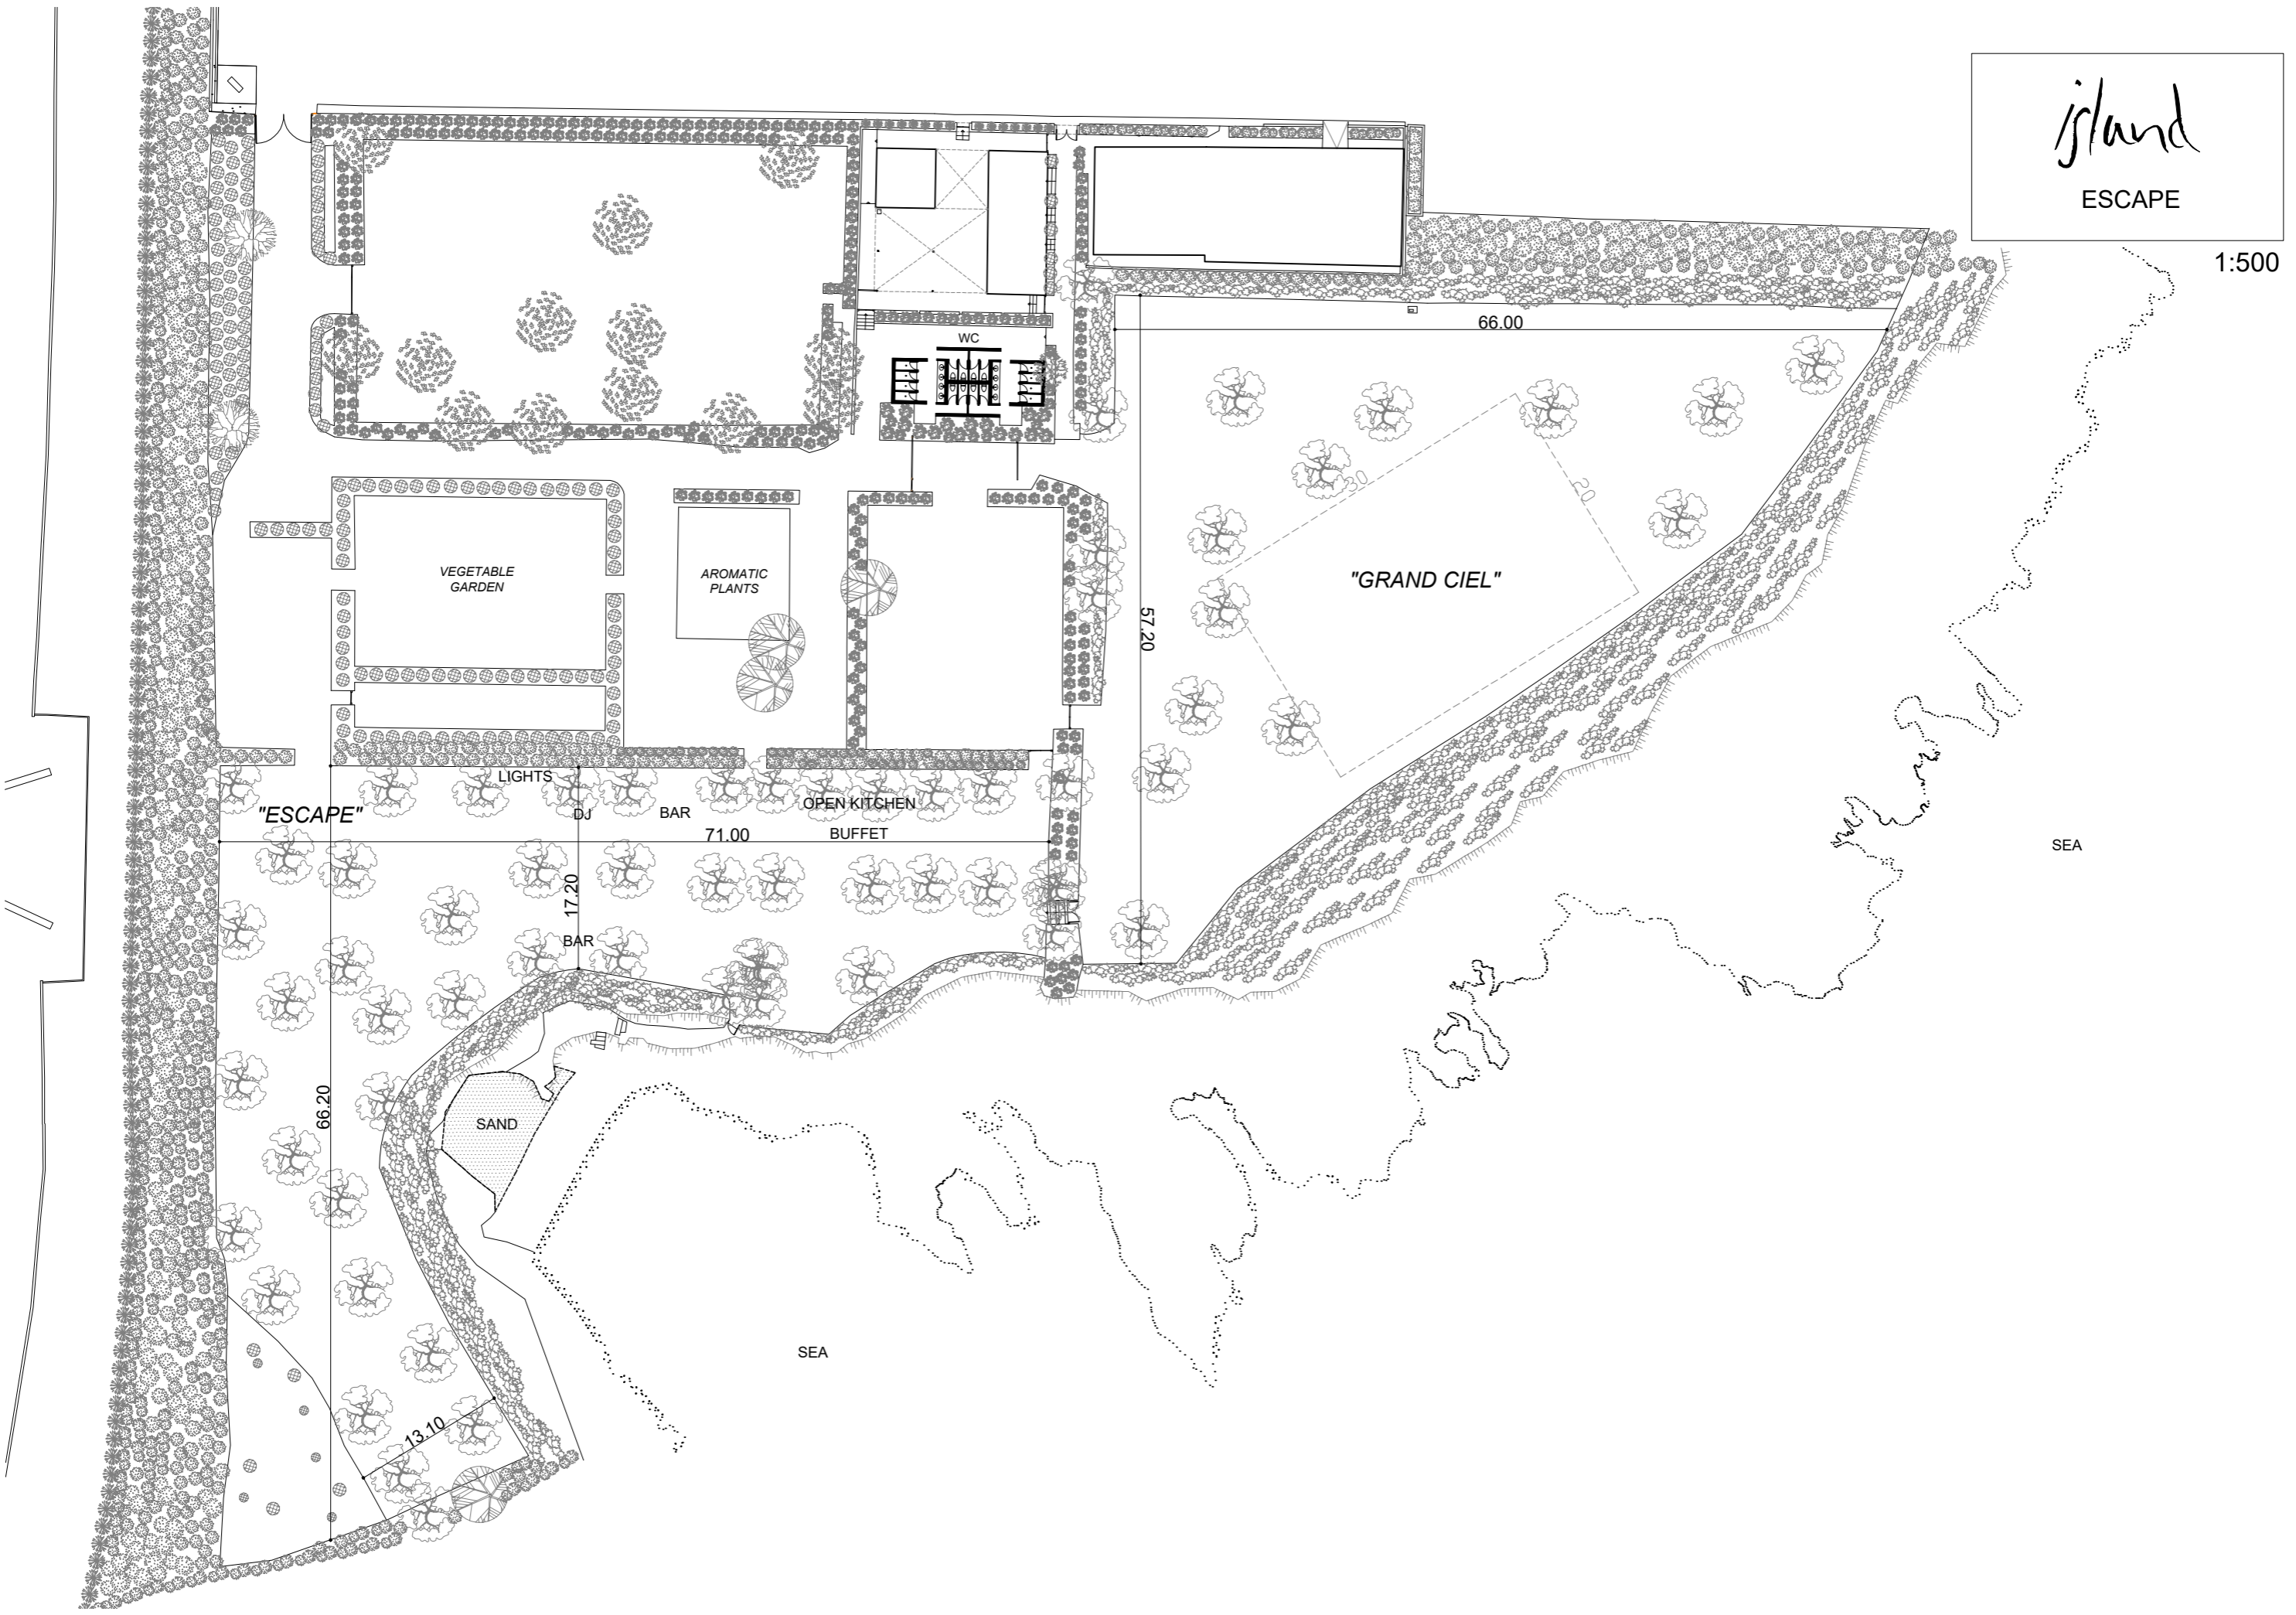

island

ESCAPE

1:500

VEGETABLE GARDEN

AROMATIC PLANTS

WC

"GRAND CIEL"

"ESCAPE"

66.00

57.20

71.00

17.20

66.20

13.10